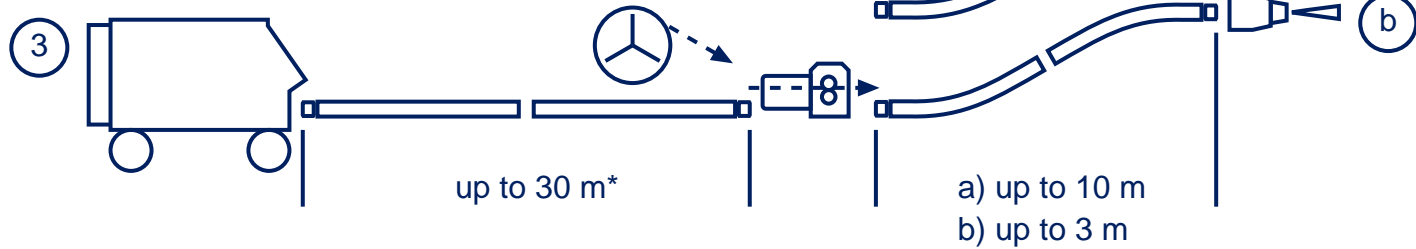

Hand-held spraying

Automated spraying

Legend

-  Power source
350 A or 600 A
-  Feed gear
-  Dispenser
for spool and drum ware
-  Spray device
with feed gear
-  Spray device
without feed gear
-  Cable and hose set

* Depending on spray wire material