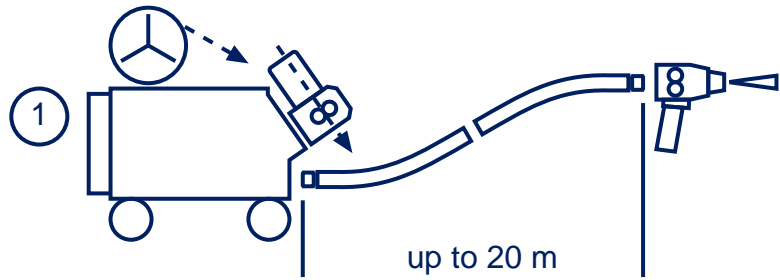

Hand-held spraying

Automated spraying

Legend

-  Power source
350 A or 600 A
-  Feed gear
-  Dispenser
for spool and drum ware
-  Spray device
with feed gear
-  Spray device
without feed gear
-  Cable and hose set

* Depending on spray wire material